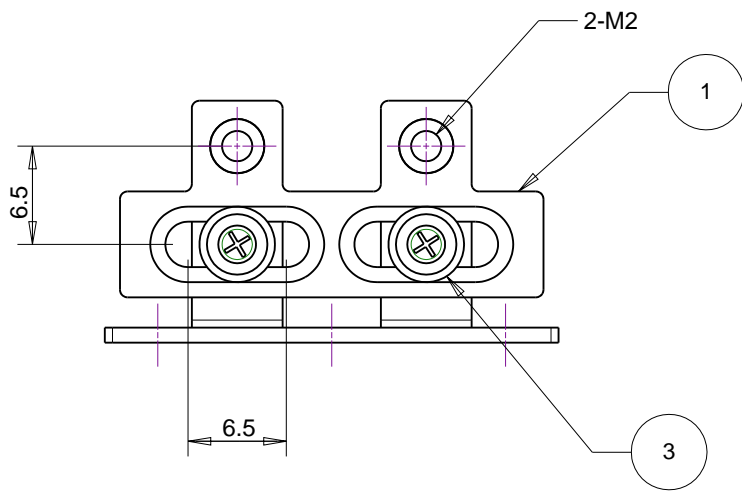

A

B

C

D

| No. | Part Name | Part Number    | QTY. |
|-----|-----------|----------------|------|
| 1   | マウントベース   | 9111-150011-00 | 1    |
| 2   | マウントピース   | 9111-150012-00 | 1    |
| 3   | ブッシュ 3    | 4141-020315    | 2    |
| 4   | 低頭M2x8    | 1150-FX0208    | 2    |
| 5   | M2ナット     | 1250-FN0201    | 2    |
| 6   | 圧縮バネC151  | 7121-ACC151    | 2    |

|                  |            |             |           |                   |
|------------------|------------|-------------|-----------|-------------------|
| Drawn by         | Checked by | Approved by | Product   | CR1               |
| kotouda          |            | kotouda     | Title     | ボディマウントブラケット      |
| 2015/06/16       |            | 2015/10/05  | Drawn No. | 04ER1006 - 00     |
| <b>CRAFT-ONE</b> |            |             | Scale     | 2:1               |
|                  |            |             | File Name | body_mount_blaket |