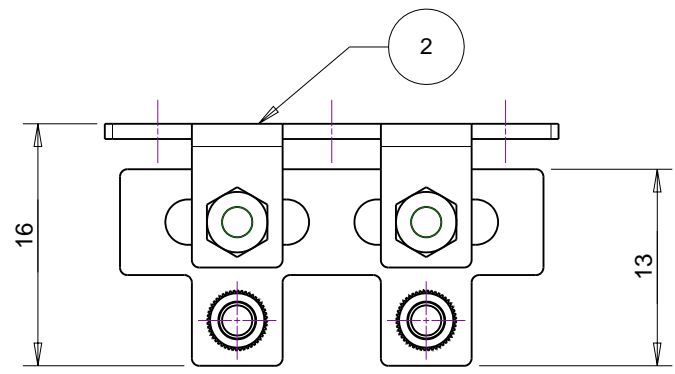

A

B

C

D

| No. | Part Name | Part Number    | QTY. |
|-----|-----------|----------------|------|
| 1   | マウントベース   | 9111-150011-00 | 1    |
| 2   | マウントピース   | 9111-150012-00 | 1    |
| 3   | ブッシュ 3    | 4141-020315    | 2    |
| 4   | 低頭M2x8    | 1150-FX0208    | 2    |
| 5   | M2ナット     | 1250-FN0201    | 2    |
| 6   | 圧縮バネC151  | 7121-ACC151    | 2    |

|                  |            |             |           |                   |
|------------------|------------|-------------|-----------|-------------------|
| Drawn by         | Checked by | Approved by | Product   | CR1               |
| kotouda          |            | kotouda     | Title     | ボディマウントブラケット      |
| 2015/06/16       |            | 2015/10/05  | Drawn No. | 04ER1006 - 00     |
| <b>CRAFT-ONE</b> |            |             | Scale     | 2:1               |
|                  |            |             | File Name | body_mount_blaket |