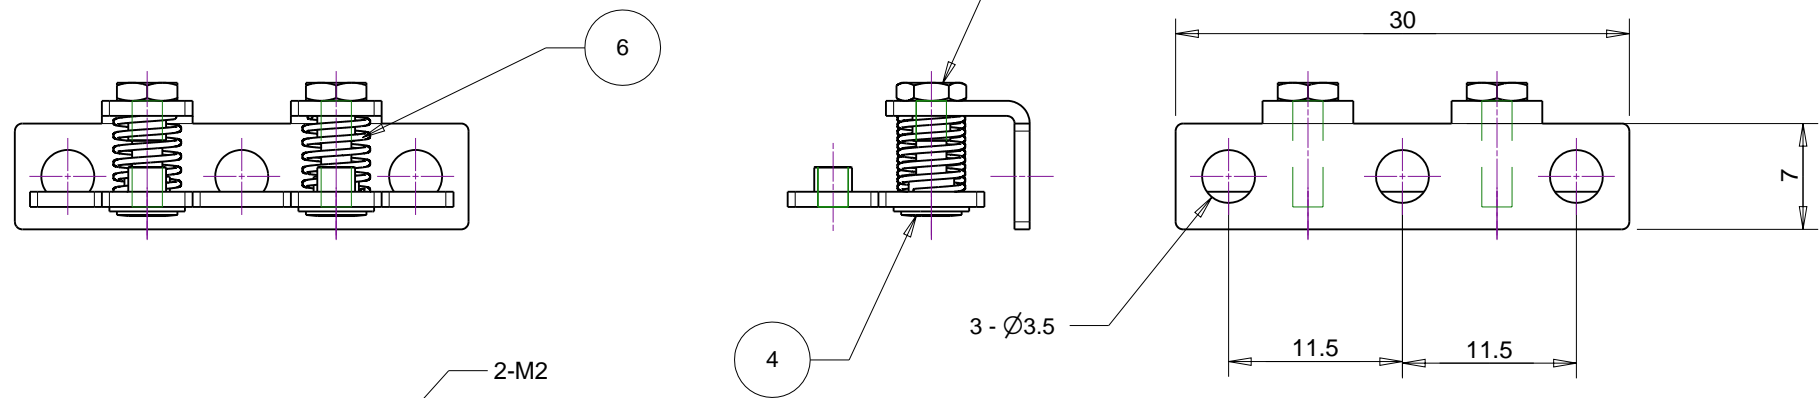

A

B

C

D

| No. | Part Name | Part Number    | QTY. |
|-----|-----------|----------------|------|
| 1   | マウントベース   | 9111-150011-00 | 1    |
| 2   | マウントピース   | 9111-150012-00 | 1    |
| 3   | ブッシュ 3    | 4141-020315    | 2    |
| 4   | 低頭M2x8    | 1150-FX0208    | 2    |
| 5   | M2ナット     | 1250-FN0201    | 2    |
| 6   | 圧縮バネC151  | 7121-ACC151    | 2    |

|                  |            |             |           |                   |
|------------------|------------|-------------|-----------|-------------------|
| Drawn by         | Checked by | Approved by | Product   | CR1               |
| kotouda          |            | kotouda     | Title     | ボディマウントブラケット      |
| 2015/06/16       |            | 2015/10/05  | Drawn No. | 04ER1006 - 00     |
| <b>CRAFT-ONE</b> |            |             | Scale     | 2:1               |
|                  |            |             | File Name | body_mount_blaket |